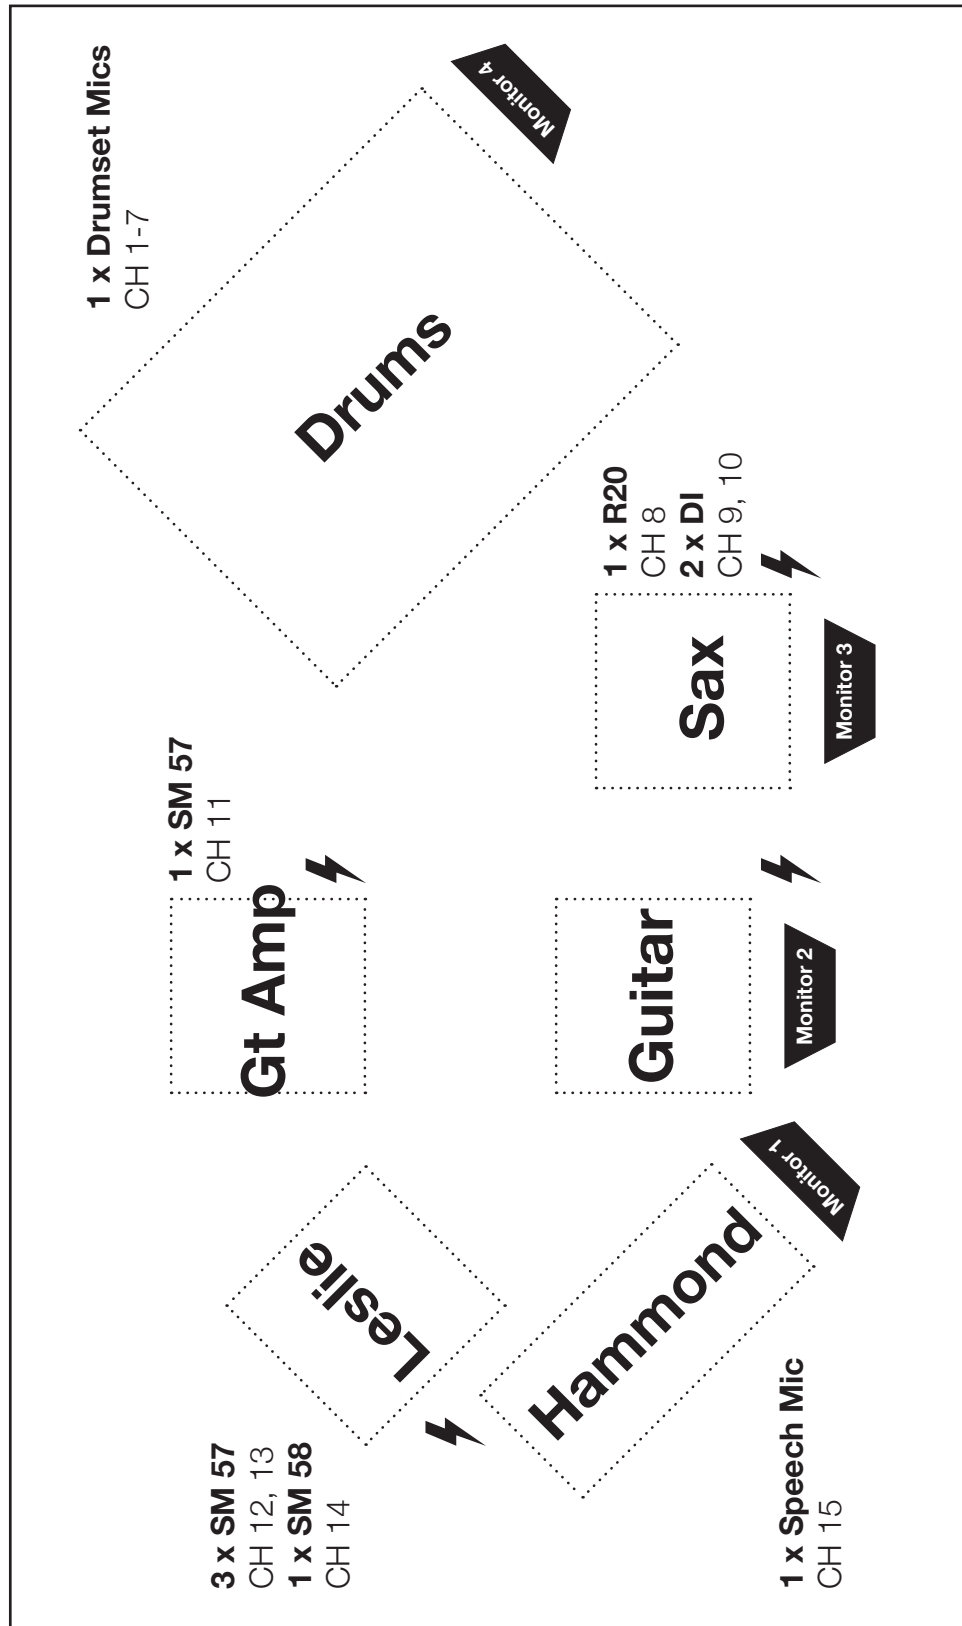

TECHNICAL RIDER

Frank Salis H30 + Guest Guitar

4 Musicians

Frank Salis: Hammond

Marco Nevano: Sax

Rocco Lombardi: Drums

Francis Coletta or Sandro Schneebeli: Guitar

Music

Jazz/Blues

Show

1 set 90 min + bis or 2 set 45 min + bis

PATCH LIST

N°	Source	Mic
1	Kick	Beta 52
2	Snare	SM 57
3	Hi Hat	SM 81
4	Tom	MD 421
5	Floor Tom	MD 421
6	Over L	SM 81
7	Over R	SM 81
8	Sax	EV RE20
9	Sax	DI (L)
10	Sax	DI (R)
11	Guitar	SM 57
12	Leslie UP L	SM 57
13	Leslie UP R	SM 57
14	Leslie Down	SM 58
15	Speech Mic	SM 58

N°	Retour Source
1	Hammond
2	Guitar
3	Sax
4	Drums

BACKLINE RIDER

Hammond

Hammond B3+Leslie or C3+Leslie

Drums

Minimum 4 drum set

Bass drum 20"

Snare drum 14" "

Tom 10

Floor tom 14"

Hi-hat stand

3 Cymbals stands

Guitar Amp

Fender Twin Reverb

STAGE PLAN

Frank Salis H30 + Guest Guitar

For more information
info@franksalis.com
+41 (0)76 494 11 88
www.franksalis.com

Audience